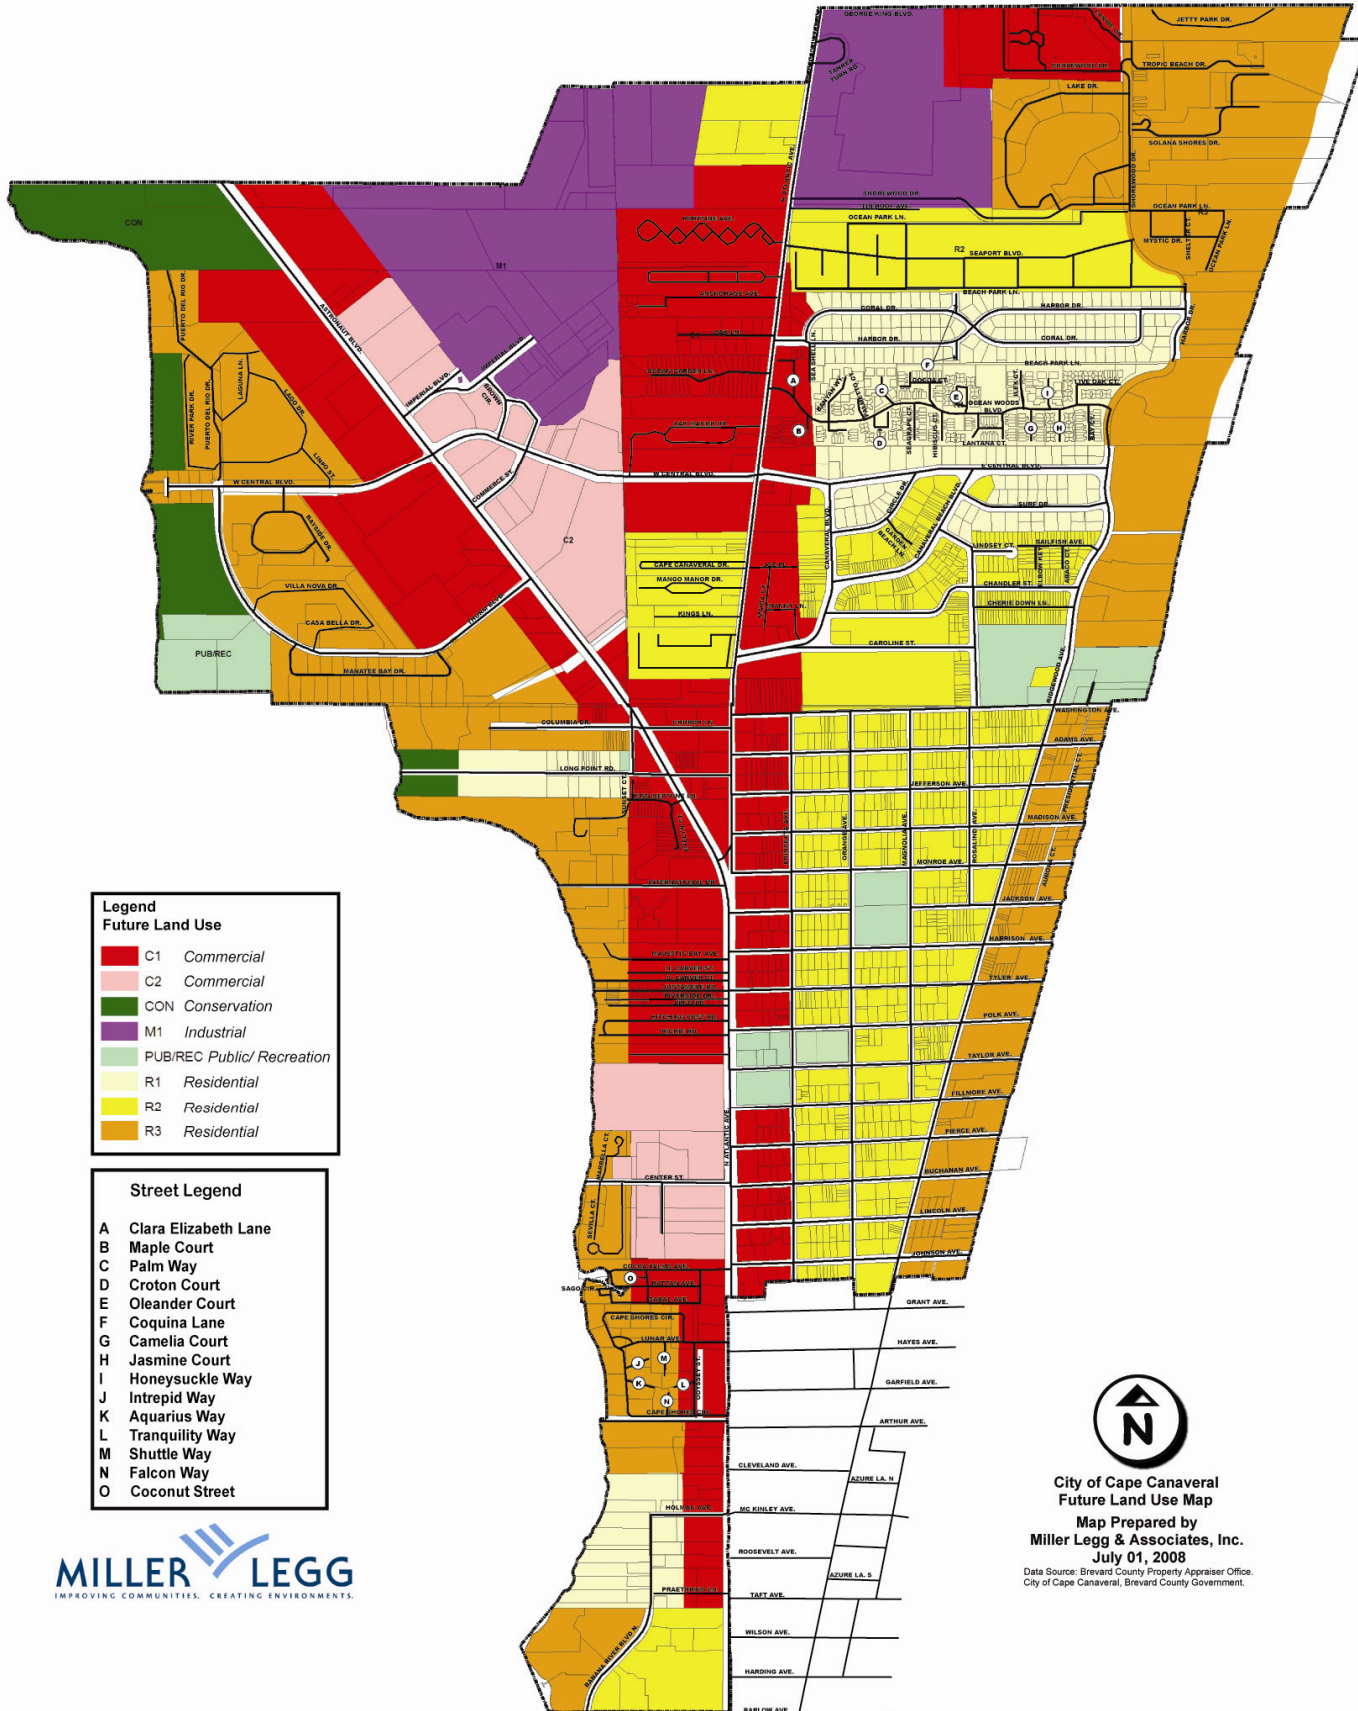

City of Cape Canaveral Future Land Use Map

Legend
Future Land Use

■	C1 Commercial
■	C2 Commercial
■	CON Conservation
■	M1 Industrial
■	PUB/REC Public/ Recreation
■	R1 Residential
■	R2 Residential
■	R3 Residential

Street Legend

A	Clara Elizabeth Lane
B	Maple Court
C	Palm Way
D	Croton Court
E	Oleander Court
F	Coquina Lane
G	Camelia Court
H	Jasmine Court
I	Honeysuckle Way
J	Intrepid Way
K	Aquarius Way
L	Tranquility Way
M	Shuttle Way
N	Falcon Way
O	Coconut Street

City of Cape Canaveral
Future Land Use Map
Map Prepared by
Miller Legg & Associates, Inc.
July 01, 2008